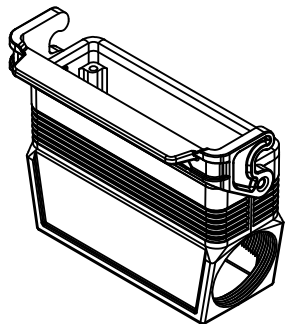

Diritti riservati All rights reserved

	Dimensions in mm
Original Size A4	JMPFO 24LG40
Date 14/11/23	hood, size "104.27", 1x M40 side entry,
Sign. G. Renna	with 1 Jei-P lever

Simplified representation with dimensions without tolerance

Scale  
1:1