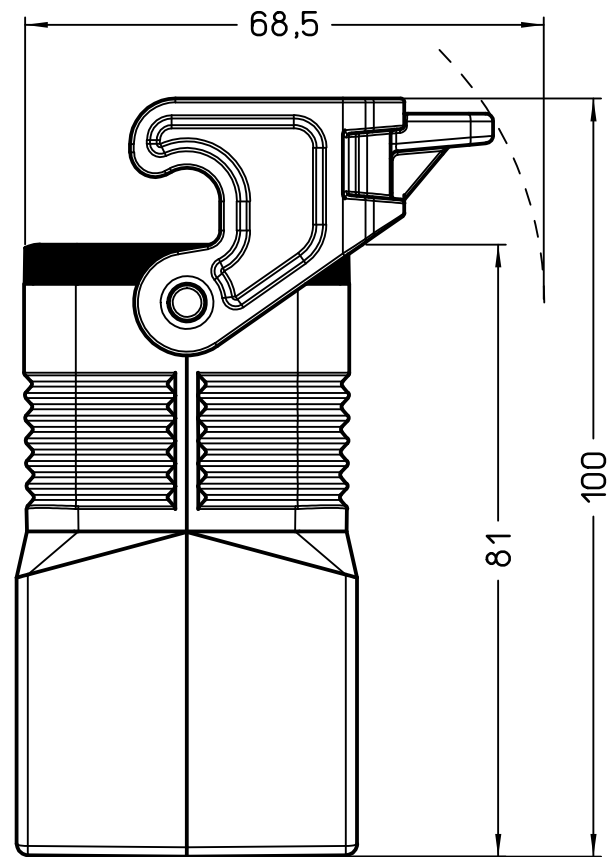

Diritti riservati All rights reserved

	Dimensions in mm
Original Size A4	JMPFO 24LG40
Date 14/11/23	hood, size "104.27", 1x M40 side entry,
Sign. G. Renna	with 1 Jei-P lever

Simplified representation with dimensions without tolerance

Scale  
1:1