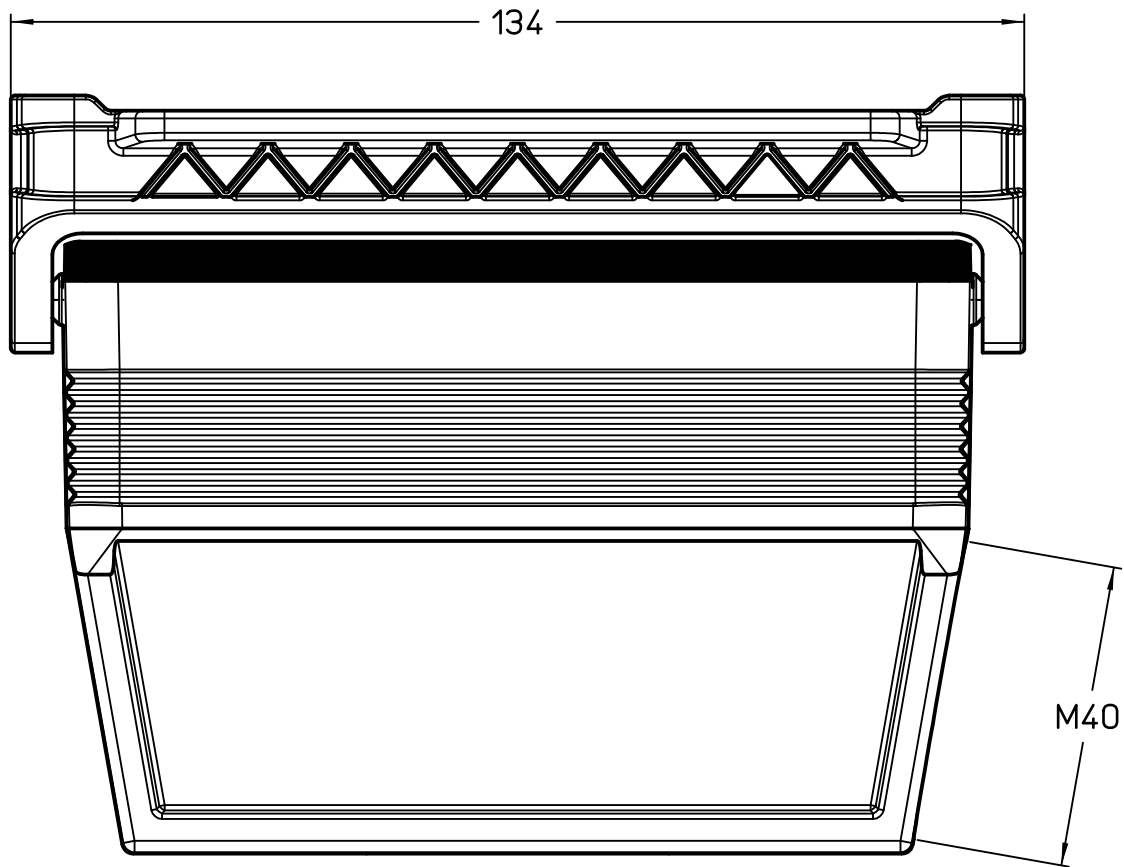

Diritti riservati All rights reserved

	Dimensions in mm
Original Size A4	JMPFO 24LG40
Date 14/11/23	hood, size "104.27", 1x M40 side entry,
Sign. G. Renna	with 1 Jei-P lever

Simplified representation with dimensions without tolerance

Scale  
1:1